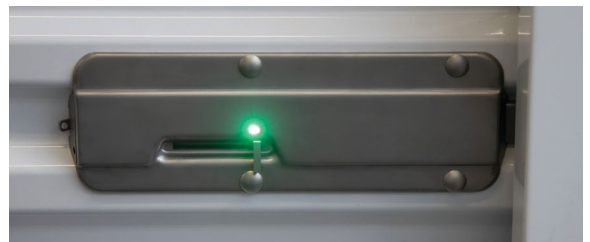

Passport Locking Solution

The Passport self-storage locking solution from Onity is a secure and reliable ecosystem designed to meet the needs of self-storage facilities and tenants.

Passport Lock

The compact, easy-to-install lock is designed thoughtfully with the installer's time in mind.

DirectKey™ Mobile Access Technology

Onity's leading-edge DirectKey technology provides tenants and self-storage properties a convenient, contactless communication between a smartphone and Passport locks via Bluetooth technology.

Passport lock tenants can use a self-storage property's mobile app to access the unit with ease as they approach the door.

Qualified technicians can use the Onity DirectKey Toolkit to install, manage, or troubleshoot Passport locks.

Advanced Security

Mobile key credentials are protected using 128-bit AES encryption which provides an additional layer of security on top of locking system features built into Passport locks such as user access permissions and audit trails.

Simplified Lock Management

Onity's PassPortal software is a cloud-based system designed to deliver simplicity, efficiency and tenant satisfaction. PassPortal software provides access to locks and other Onity approved devices for self-storage properties, allowing staff to create and manage mobile key credentials.

Future Proof for Advanced Technology

Onity brings best-in-class technology to enhance your contactless journey. An online lock option is available through LoRaWAN, a long-range networking protocol that allows data packets transmitted over longer distances, ideal for battery operated devices to the internet. The protocol utilizes end-to-end encryption, adding another layer of security and peace of mind for your facility.