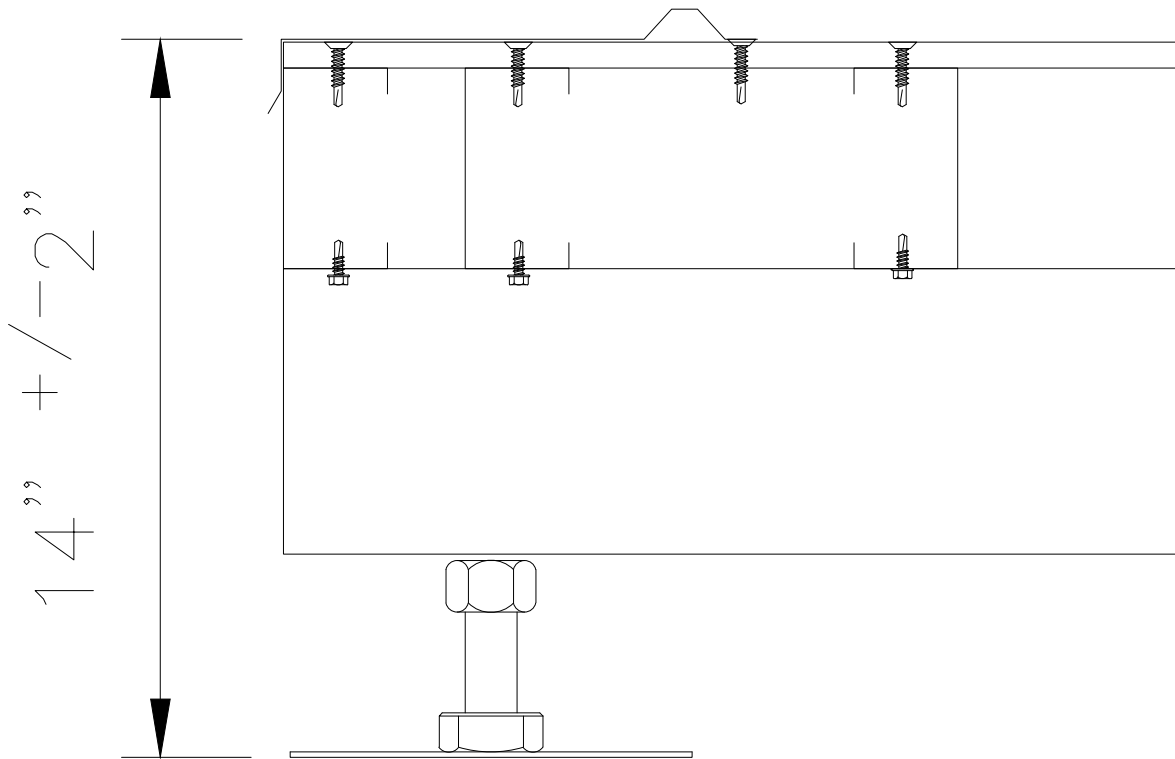

REVISION

By
Date

TRACHTE BUILDING SYSTEMS, Inc.

This drawing and all parts thereof is the exclusive property of Trachte Building Systems, Inc. 314 Wilburn Road, Sun Prairie, Wisconsin (800/356-5824) (Local 608/837-7899) and may not be reproduced in whole or part without written permission.

Date	5/25/16
Drawn by	MDW
Scale	N.T.S.
Plan No.	-
Order No.	-

Job Description

-
-
-
-

Sheet Title

MICRO DECK HEIGHT